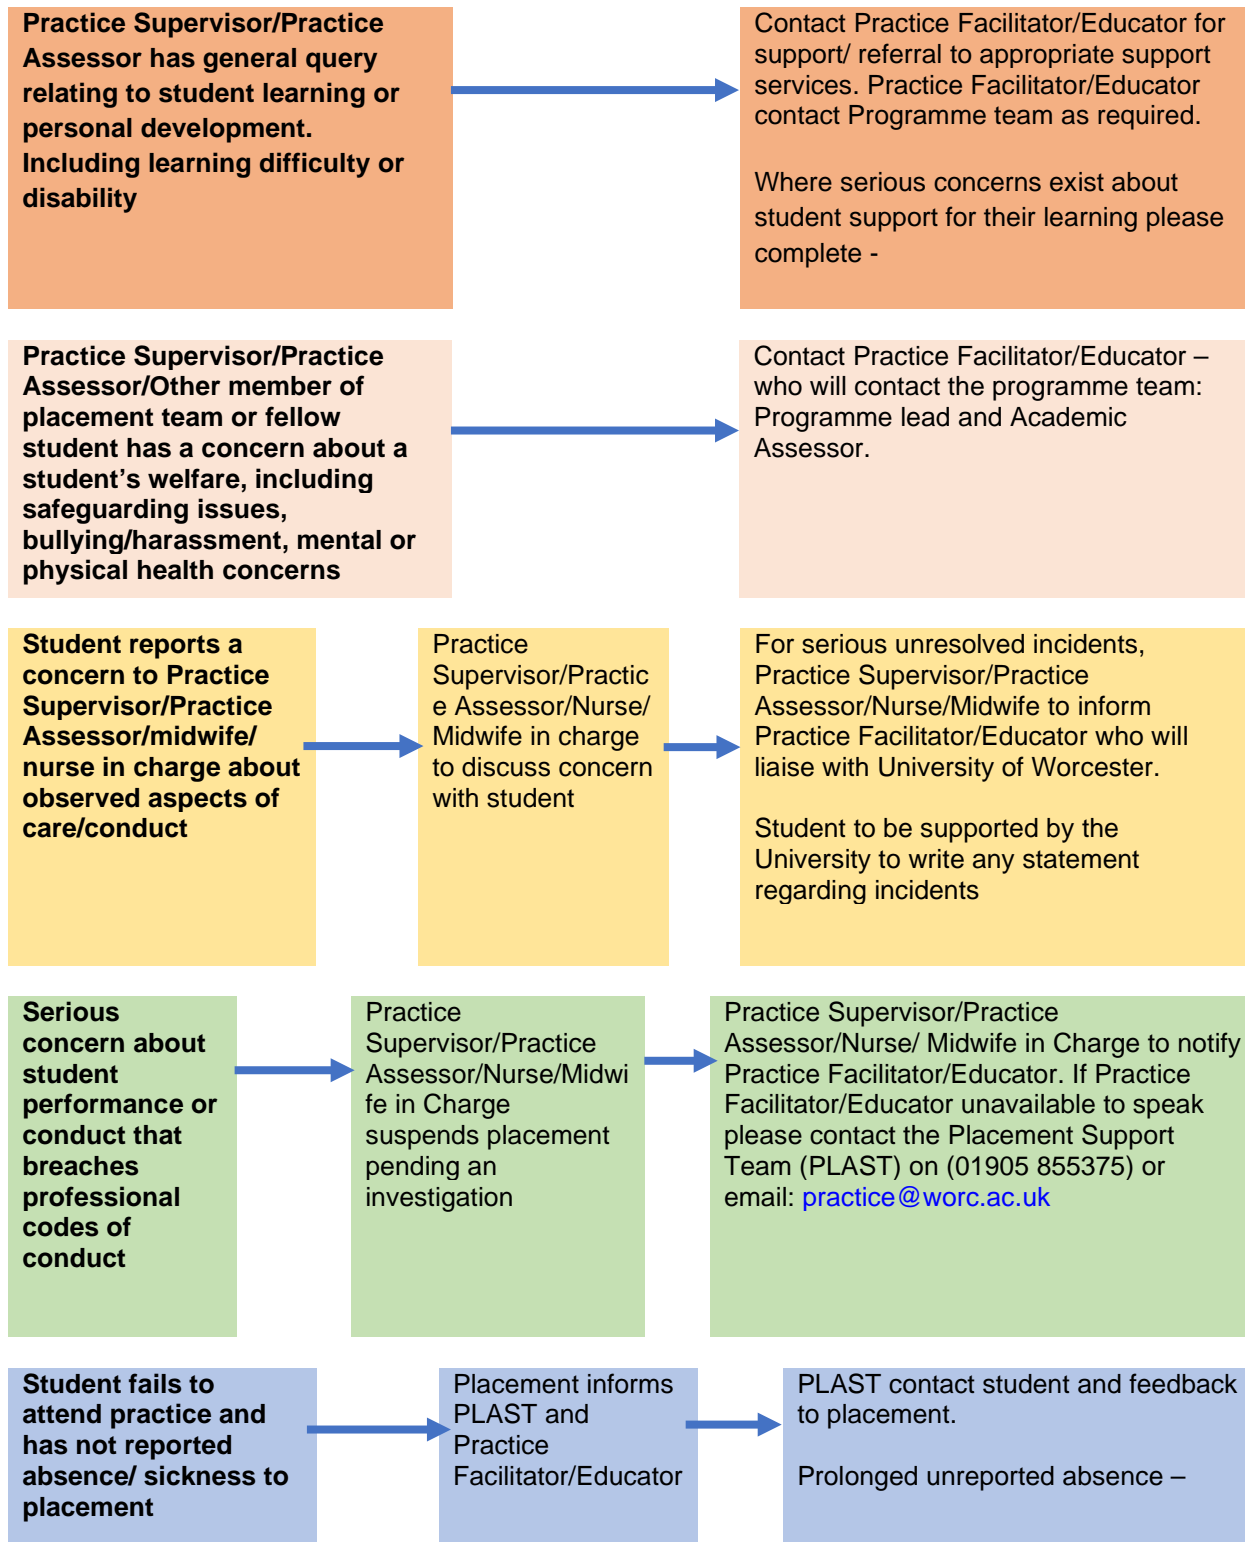

**PRACTICE SUPERVISORS & PRACTICE ASSESSORS:
'SPEAKING UP'
MANAGING STUDENT ISSUES IN PRACTICE**

This process does not replace normal processes for supporting students on placement or the usual assessment of practice documentation of student progress

**PRACTICE SUPERVIORS & PRACTICE
ASSESSORS:**

**PRACTICE SUPERVISORS & PRACTICE
ASSESSORS:
'SPEAKING UP'
MANAGING STUDENT ISSUES IN PRACTICE**

PLAST:
Placement Support Team,